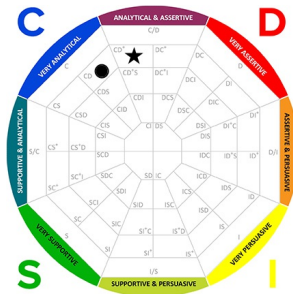

Summary of Graphs Report for ABC Company Marketing Team

● = Natural Behavioral Style ★ = Adapted Behavioral Style

Jean Moe
10/13/2017

Adapted

Natural

Brandon Parks
07/19/2016

Adapted

Natural