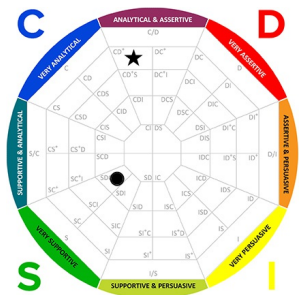

Summary of Graphs Report for ABC Company Marketing Team

● = Natural Behavioral Style ★ = Adapted Behavioral Style

Jean Moe
10/13/2017

Adapted

Natural

Brandon Parks
07/19/2016

Adapted

Natural

Barry Pike
08/30/2016

Adapted

Natural

Glenn Stone
09/08/2016

Adapted

Natural