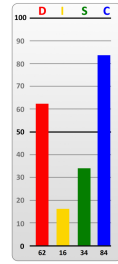

Summary of Graphs Report for ABC Company Marketing Team

● = Natural Behavioral Style ★ = Adapted Behavioral Style

Jean Moe
10/13/2017

Adapted

Natural

Brandon Parks
07/19/2016

Adapted

Natural