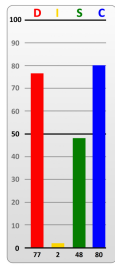

Jean Moe
10/13/2017

Adapted

Natural

Brandon Parks
07/19/2016

Adapted

Natural

Barry Pike
08/30/2016

Adapted

Natural

Glenn Stone
09/08/2016

Adapted

Natural