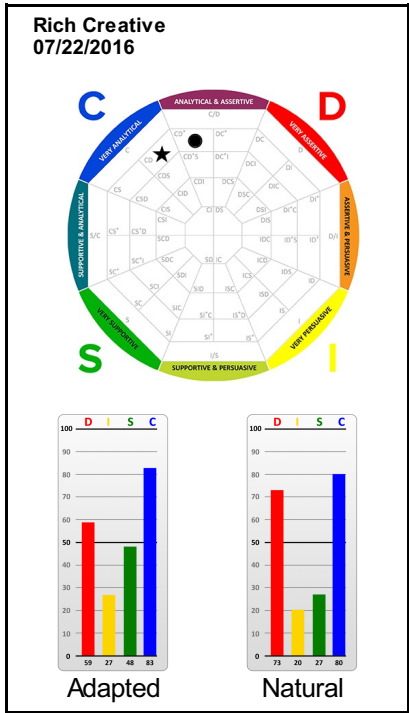

Summary of Graphs Report for ABC Company Marketing Team

● = Natural Behavioral Style ★ = Adapted Behavioral Style

Jean Moe
10/13/2017

Adapted

Natural

Brandon Parks
07/19/2016

Adapted

Natural