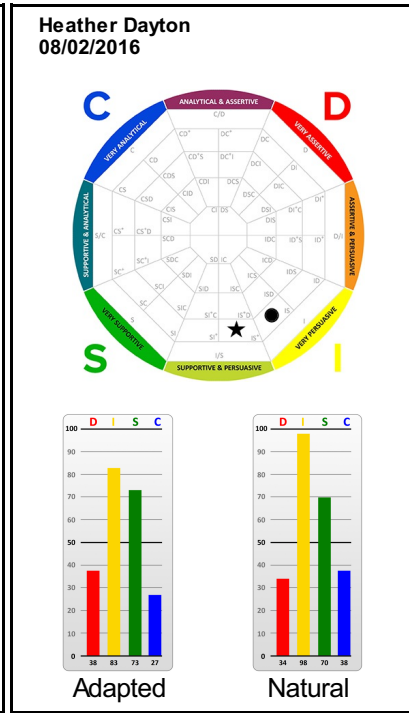

Summary of Graphs Report for ABC Company Marketing Team

● = Natural Behavioral Style ★ = Adapted Behavioral Style

Jean Moe
10/13/2017

Adapted

Natural

Brandon Parks
07/19/2016

Adapted

Natural