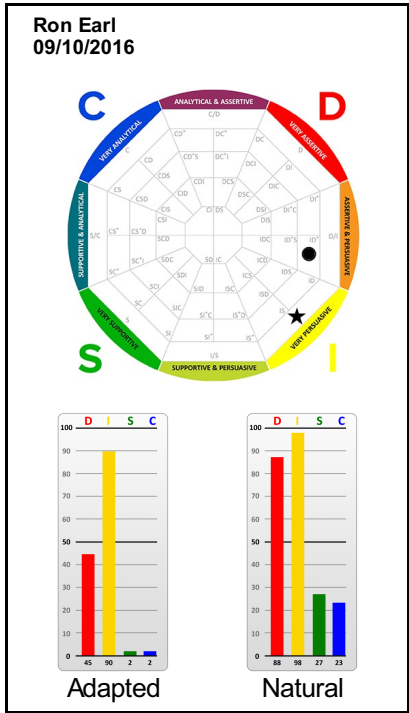

Summary of Graphs Report for ABC Company Marketing Team

● = Natural Behavioral Style ★ = Adapted Behavioral Style

Jean Moe
10/13/2017

Adapted

Natural

Brandon Parks
07/19/2016

Adapted

Natural