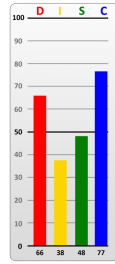

Summary of Graphs Report for ABC Company Marketing Team

● = Natural Behavioral Style ★ = Adapted Behavioral Style

Jean Moe
10/13/2017

Adapted

Natural

Brandon Parks
07/19/2016

Adapted

Natural