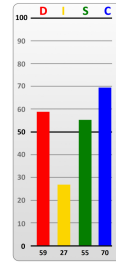

Jean Moe
10/13/2017

Adapted

Natural

Brandon Parks
07/19/2016

Adapted

Natural

Barry Pike
08/30/2016

Adapted

Natural

Glenn Stone
09/08/2016

Adapted

Natural