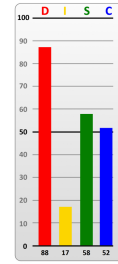

Natural

Glenn Stone
09/08/2016