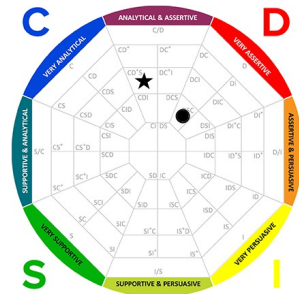

Adapted

Natural

Barry Pike
08/30/2016