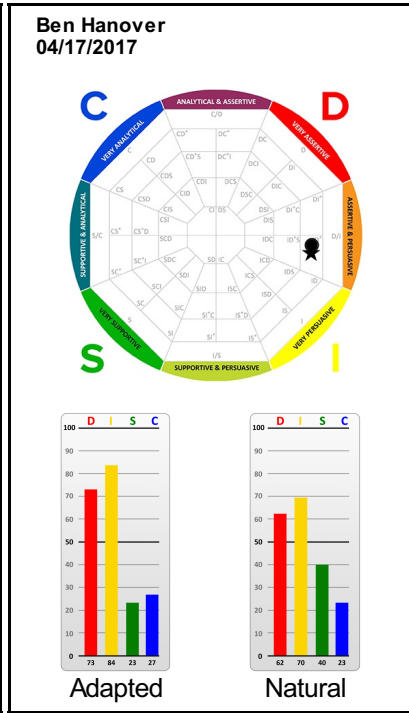

Summary of Graphs Report for ABC Company Marketing Team

● = Natural Behavioral Style ★ = Adapted Behavioral Style

Jean Moe
10/13/2017

Adapted

Natural

Brandon Parks
07/19/2016

Adapted

Natural