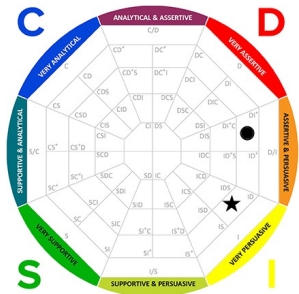

Summary of Graphs Report for ABC Company Marketing Team

● = Natural Behavioral Style ★ = Adapted Behavioral Style

Jean Moe
10/13/2017

Adapted

Natural

Brandon Parks
07/19/2016

Adapted

Natural