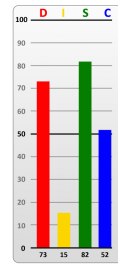

Jean Moe
10/13/2017

Adapted

Natural

Brandon Parks
07/19/2016

Adapted

Natural

Barry Pike
08/30/2016

Adapted

Natural

Glenn Stone
09/08/2016

Adapted

Natural