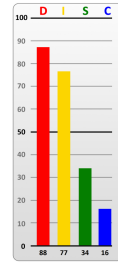

Summary of Graphs Report for ABC Company Marketing Team

● = Natural Behavioral Style ★ = Adapted Behavioral Style

Jean Moe
10/13/2017

Adapted

Natural

Brandon Parks
07/19/2016

Adapted

Natural