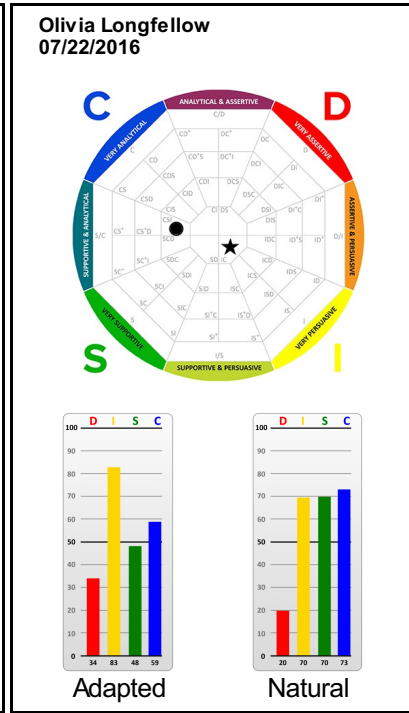

Summary of Graphs Report for ABC Company Marketing Team

● = Natural Behavioral Style ★ = Adapted Behavioral Style

Jean Moe
10/13/2017

Adapted

Natural

Brandon Parks
07/19/2016

Adapted

Natural