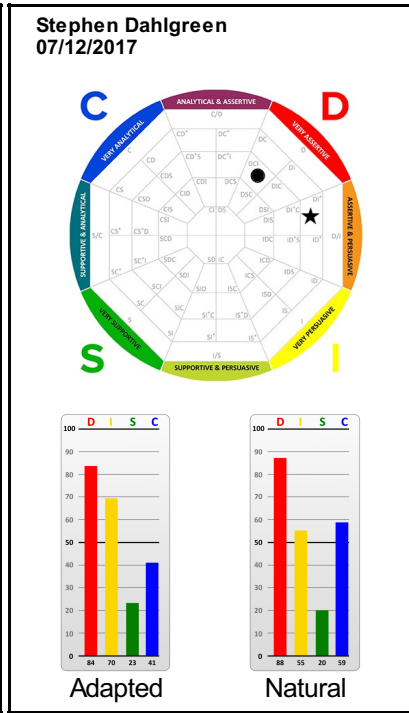

Summary of Graphs Report for ABC Company Marketing Team

● = Natural Behavioral Style ★ = Adapted Behavioral Style

Jean Moe
10/13/2017

Adapted

Natural

Brandon Parks
07/19/2016

Adapted

Natural