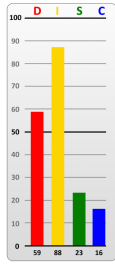

Summary of Graphs Report for ABC Company Marketing Team

● = Natural Behavioral Style ★ = Adapted Behavioral Style

Jean Moe
10/13/2017

Adapted

Natural

Brandon Parks
07/19/2016

Adapted

Natural